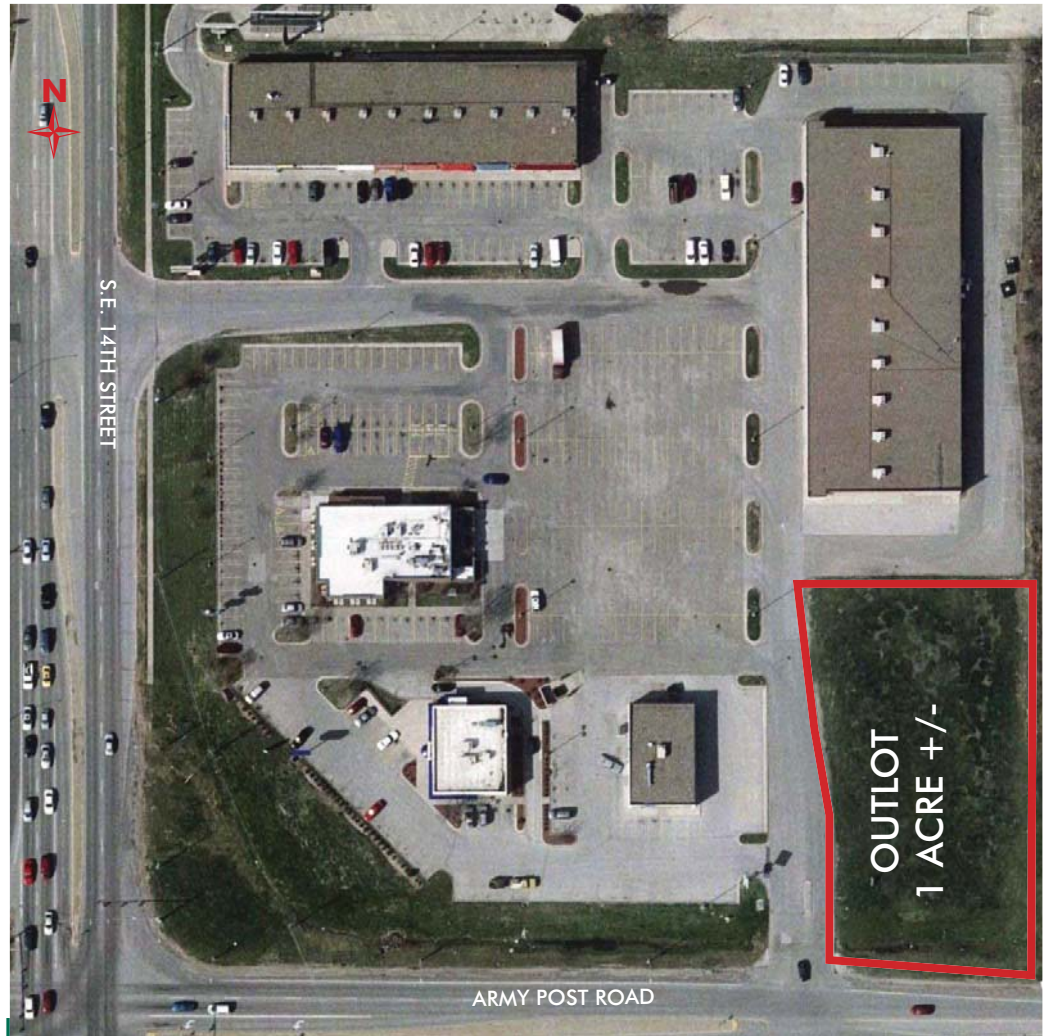

FOR
LEASE

SOUTHPORT PLAZA OUTLOT

6201 SE 14TH STREET, DES MOINES, IA

FOR MORE
INFORMATION
PLEASE CONTACT

Tyler Dingel, CCIM
Senior Associate
515.221-6662
tyler.dingel@cbre.com

Jared Ringus
Sales Associate
515.221-6648
jared.ringus@cbre.com

CBRE/Hubbell Commercial
6900 Westown Parkway
West Des Moines, IA 50266

www.cbrehc.com

LISTING # 953098

FEATURES:

- Approximately 1 acres

SALE PRICE: $6.00/SF

ZONING: C-2